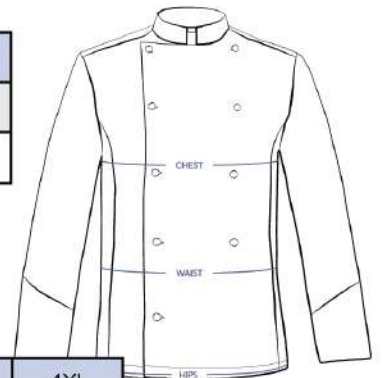

Men's Chef Jackets

US Sizes	XS	SM	M	LG	XL	2XL	3XL	4XL	5XL	6XL
Clement Sizes	T00	T0	T1	T2	T3	T4	T5	T6	T7	T8
Standard Sizes	31-33	34-35	36-38	39-42	42-45	45-48	48-51	51-54	55-57	58-61
Chest Size (cm)	81-85	86-90	91-98	99-106	107-114	115-122	123-130	131-138	139-146	147-154
Max Waist (cm)	85	90	98	106	114	122	130	138	146	154

Men's Heritage and Dream Jackets

US Sizes	32	34	36	38	40	42	44	46	48
Clement Sizes	42	44	46	48	50	52	54	56	58
Chest Size (cm)	81-85	85-89	89-93	93-97	98-102	103-107	108-112	113-116	117-120
Hips Size (cm)	80-84	84-88	88-92	92-96	97-101	102-106	107-111	112-115	116-119

US Sizes	50	52	54	56	58	60	62	64	66
Clement Sizes	60	62	64	66	68	70	72	74	76
Chest Size (cm)	121-124	125-128	129-132	133/136	137-140	141-144	145-148	149-152	153-156
Hips Size (cm)	120-123	124-127	128-131	132-135	136-139	140-143	144-147	148-151	152-155

Men's Chef Shirts

US Sizes	SM	M	LG	XL	2XL	3XL	4XL
Clement Sizes	T0	T1	T2	T3	T4	T5	T6
French Sizes	42-44	46-48	50-52	54-56	58-60	62-64	66-68

Women's Chef Jackets

US Sizes	XS	SM	M	LG	XL	2XL	3XL	4XL
Clement Sizes	T00	T0	T1	T2	T3	T4	T5	T6
Standard Sizes	28-29	30-31	31-34	34-37	38-41	41-44	44-47	47-50
Chest Size (cm)	71-74	75-79	80-87	88-95	96-103	104-111	112-119	120-127

Women's Sillage Jackets

US Sizes	XS	SM	M	LG	XL	2XL	3XL	4XL	5XL
Clement Sizes	34	36	38	40	42	44	46	48	50
Chest Size (cm)	80-84	85-89	90-94	95-99	100-104	105-109	110-114	115-119	120-124
Hips Size (cm)	88-92	93-97	98-102	103-107	108-112	113-117	118-122	123-127	128-133

Women's Chef Shirts

US Sizes	XS	SM	M	LG	XL	2XL	3XL	4XL
Clement Sizes	T00	T0	T1	T2	T3	T4	T5	T6
Standard Sizes	28-30	30-32	32-34	34-36	38-40	42-44	46-48	50-52