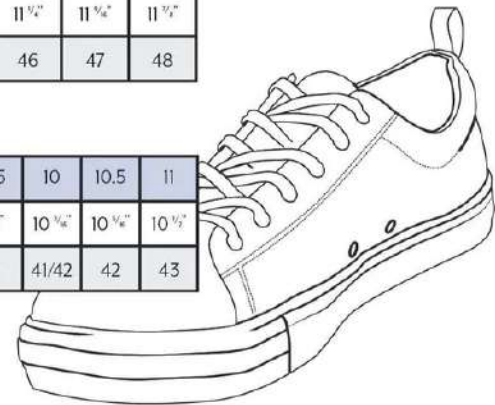

Women's Chef Shirts

US Sizes	XS	SM	M	LG	XL	2XL	3XL	4XL
Clement Sizes	T00	T0	T1	T2	T3	T4	T5	T6
Standard Sizes	28-30	30-32	32-34	34-36	38-40	42-44	46-48	50-52

Upgrade your pants with our I-BELT technology, an elastic belt built into the pants allowing for great range of movement as well as quick size adjustments. Our aprons offer SPEED-BELT technology which is a quick and easy to use velcro latch system. Step into the most gripping footwear in the world with ADHERA chef shoes. The highest rated grip coefficient is 50% higher than competing products. The ADHERA sole does not leave traces on the ground.

PANTS

Men's Pants

US Sizes	26	28	30	32	34	36	38	40	42	44	46	48	50	52
Clement Sizes	T36	T38	T40	T42	T44	T46	T48	T50	T52	T54	T56	T58	T60	T62
Waist Size (cm)	76/79	80/83	84/87	88/91	92/95	96/99	100/103	104/107	108/111	112/115	116/119	120/123	124/127	128/131
Sirocco, Fuga, Typhon, Furyo, Zoc	T0		T1		T2		T3		T4		T5		T6	

Women's Pants

US Sizes	26	28	30	32	34	36	38	40
Clement Sizes	T34	T36	T38	T40	T42	T44	T46	T48
Waist Size (cm)	76/79	80/83	84/87	88/91	92/95	96/99	100/103	104/107

FOOTWEAR

Men's Shoes

US Size	7	7.5	8	8.5	9	9.5	10	10.5	11	11.5	12	13	14
Inches	9 1/4"	9 1/2"	9 3/4"	10 1/4"	10 1/2"	10 3/4"	10 1/2"	10 3/4"	10 1/2"	11 1/4"	11 1/2"	11 3/4"	11 1/2"
EUR Size	40	40	41	41/42	42	43	43/44	44	44	45	46	47	48

Women's Shoes

US Size	4	4.5	5	5.5	6	6.5	7	7.5	8	8.5	9	9.5	10	10.5	11
Inches	8 1/4"	8 1/2"	8 3/4"	8 1/2"	8 3/4"	9 1/4"	9 1/4"	9 1/2"	9 1/2"	9 3/4"	9 3/4"	10"	10 1/4"	10 1/4"	10 1/2"
EUR Size	35	35	36	36	37	37	38	39	39	40	40	41	41/42	42	43